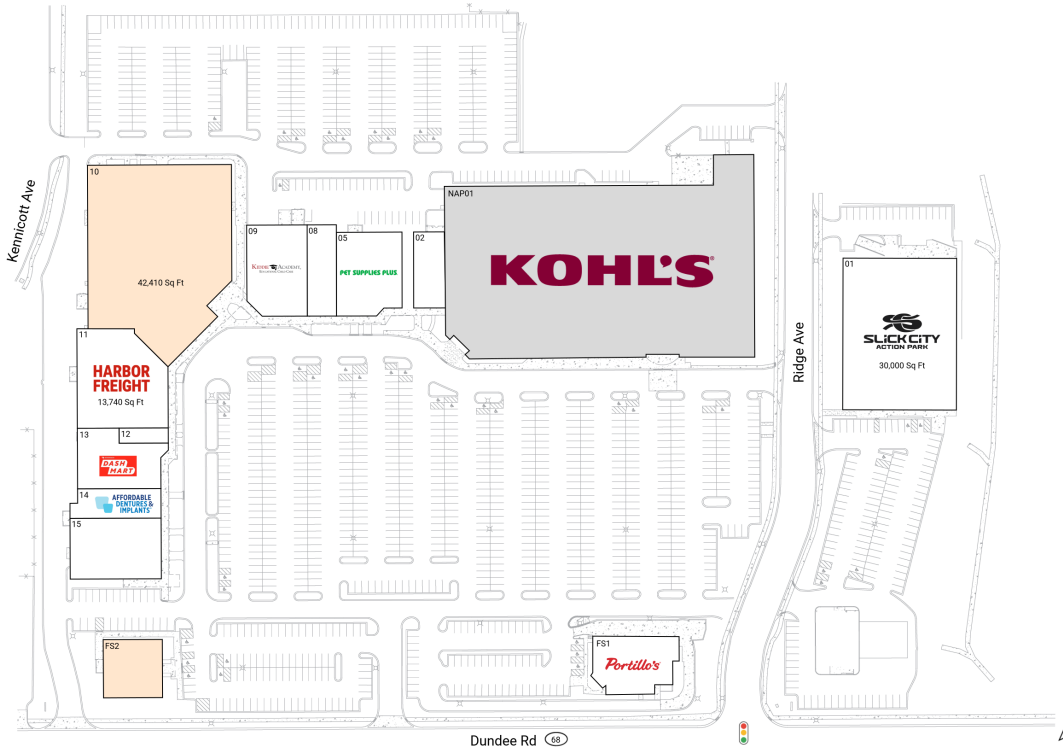

Ridge Plaza

862-902 Dundee Road | Arlington Heights, IL 60004

Cook County Chicago-Naperville-Elgin, IL-IN 151,643 Sq Ft

42.1404, -87.9927

Available Spaces

10 42,410 Sq Ft 360° FS2 6,000 Sq Ft 360°

Current Tenants Space size listed in square feet

01	Slick City Action Park	30,000
02	Purple Me Green	5,587
05	Pet Supplies Plus	8,470
08	Rok Bon Ki Steakhouse	4,902
09	Kiddie Academy	9,400
11	Harbor Freight Tools	13,740
12	Hair Lines, Inc	1,313
13	DashMart	7,838
14	Affordable Dentures	4,453
15	Swadeshi	9,600
FS1	Portillo's	7,930
NAP01	Kohl's	0

This site plan is for illustrative and information purposes only, showing the general layout of the shopping center; and is not a legal survey. Brixmor makes no representation or warranty that the shopping center is exactly as depicted as site conditions and tenant mix are subject to change over time.